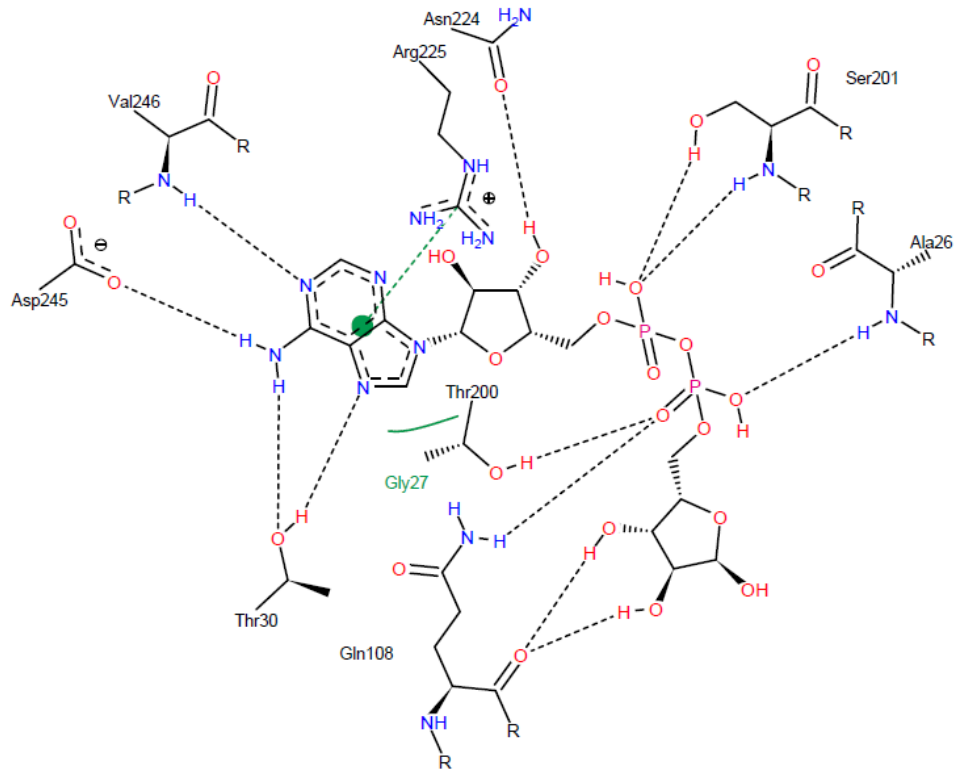

Sirt3/ternary (4FVT) –MD average

Sirt3/ternary (4BVG loop) –MD average

Sirt3/INT/NAM – 4FVT loop

ADPR part of INT

NAM

Sirt3/INT/NAM – 4BVG loop

ADPR part of INT

NAM