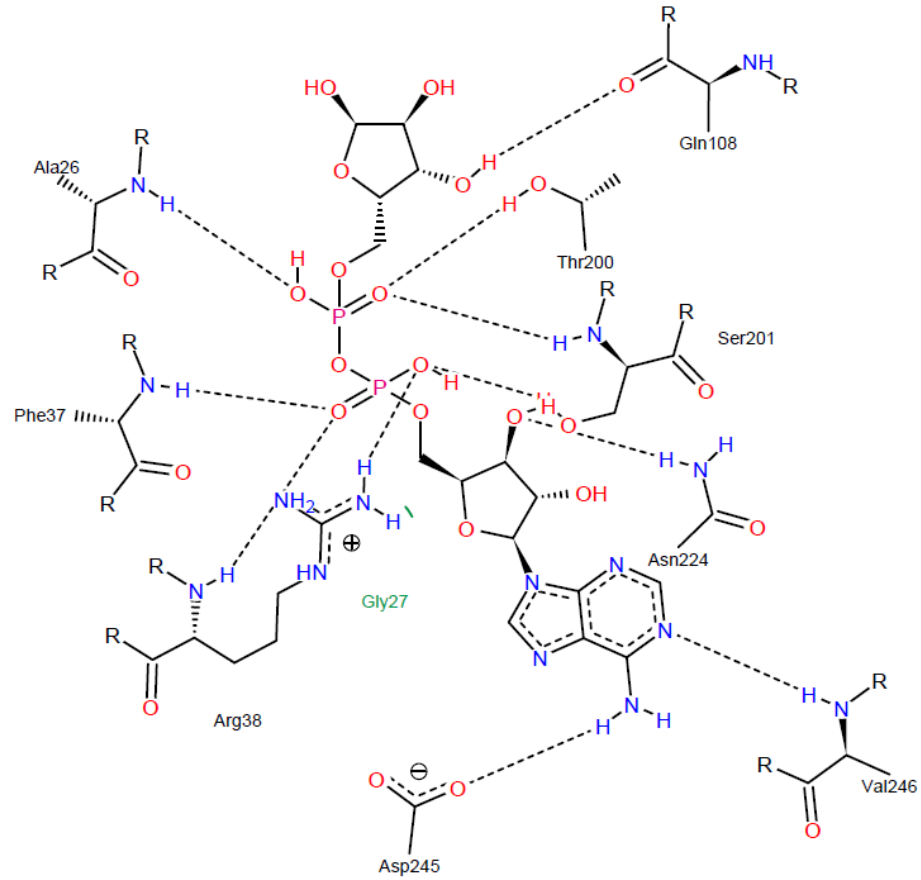

Sirt3/ternary (4FVT) –MD average

Sirt3/ternary (4BVG loop) –MD average

Sirt3/INT/NAM – 4FVT loop

ADPR part of INT

NAM

Sirt3/INT/NAM – 4BVG loop

ADPR part of INT

NAM