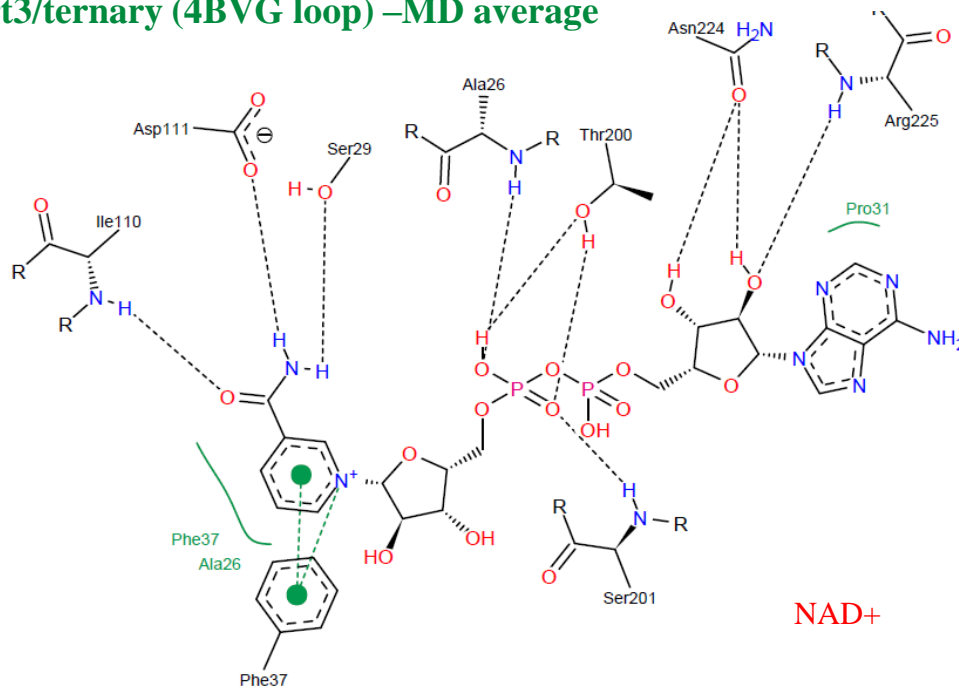

Sirt3/ternary (4FVT) –MD average

Sirt3/ternary (4BVG loop) –MD average

Sirt3/INT/NAM – 4FVT loop

ADPR part of INT

NAM

Sirt3/INT/NAM – 4BVG loop

ADPR part of INT

NAM