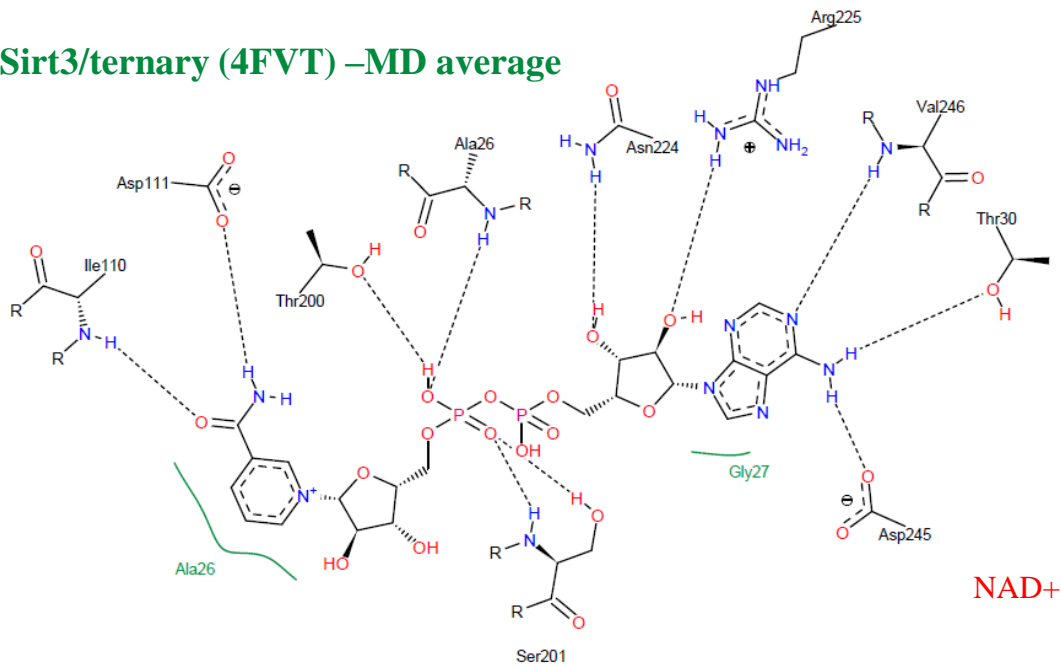

Sirt3/ternary (4FVT) –MD average

Sirt3/ternary (4BVG loop) –MD average

Sirt3/INT/NAM – 4FVT loop

ADPR part of INT

NAM

Sirt3/INT/NAM – 4BVG loop

ADPR part of INT

NAM