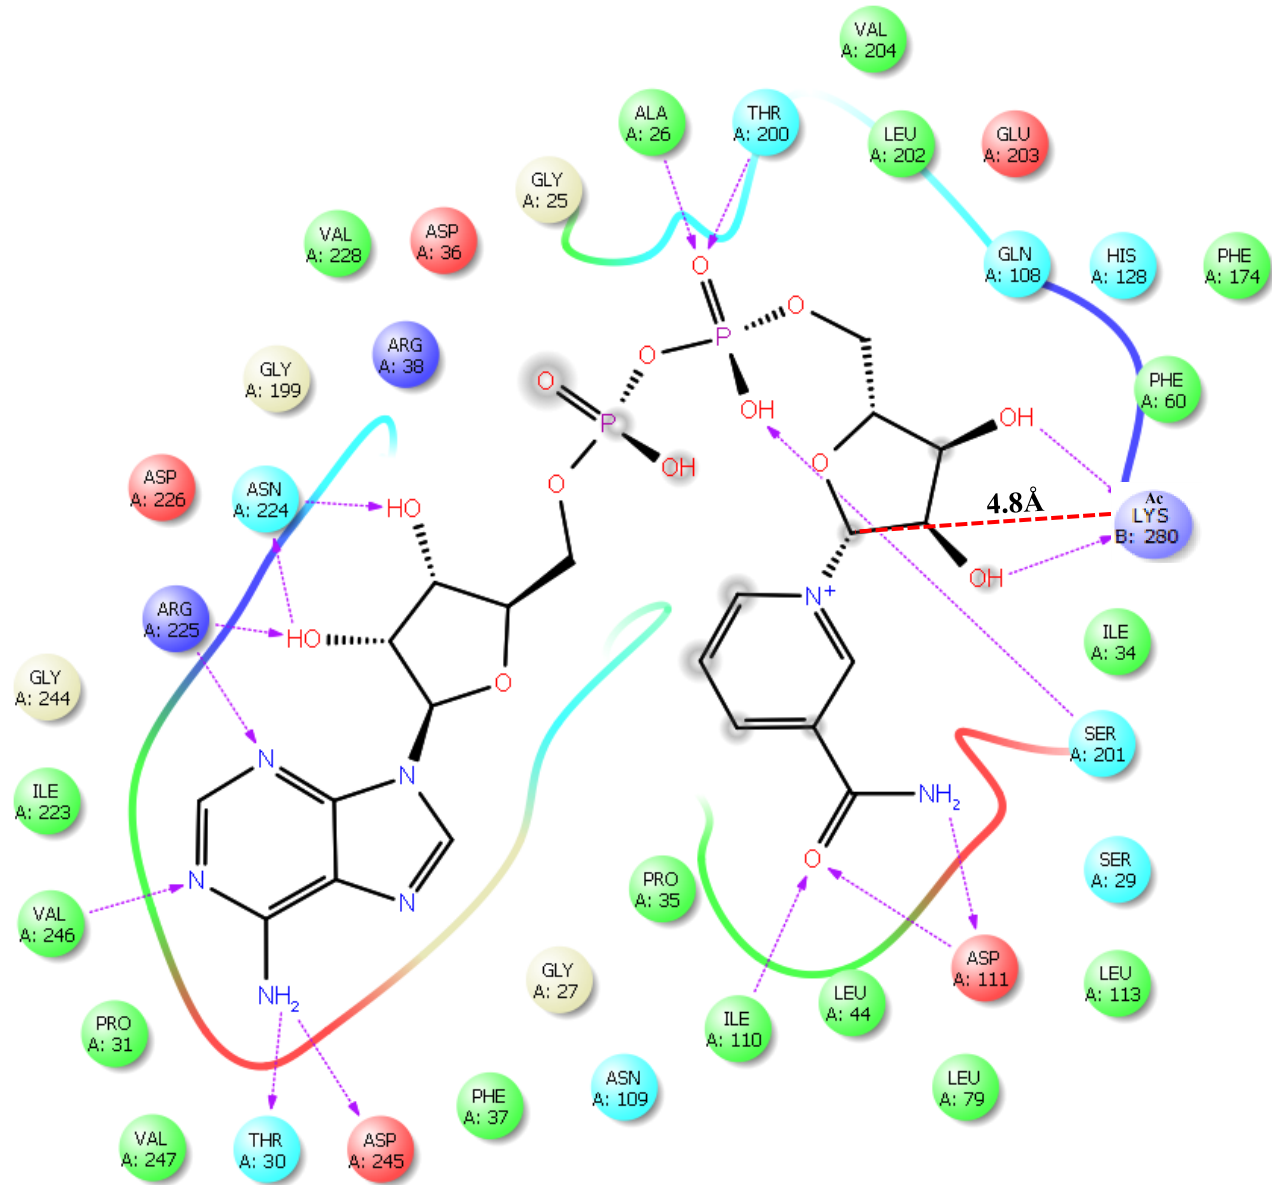

Sirt3/ternary (4FVT loop) –MD average

Sirt3/ternary (4BVG loop) –MD average